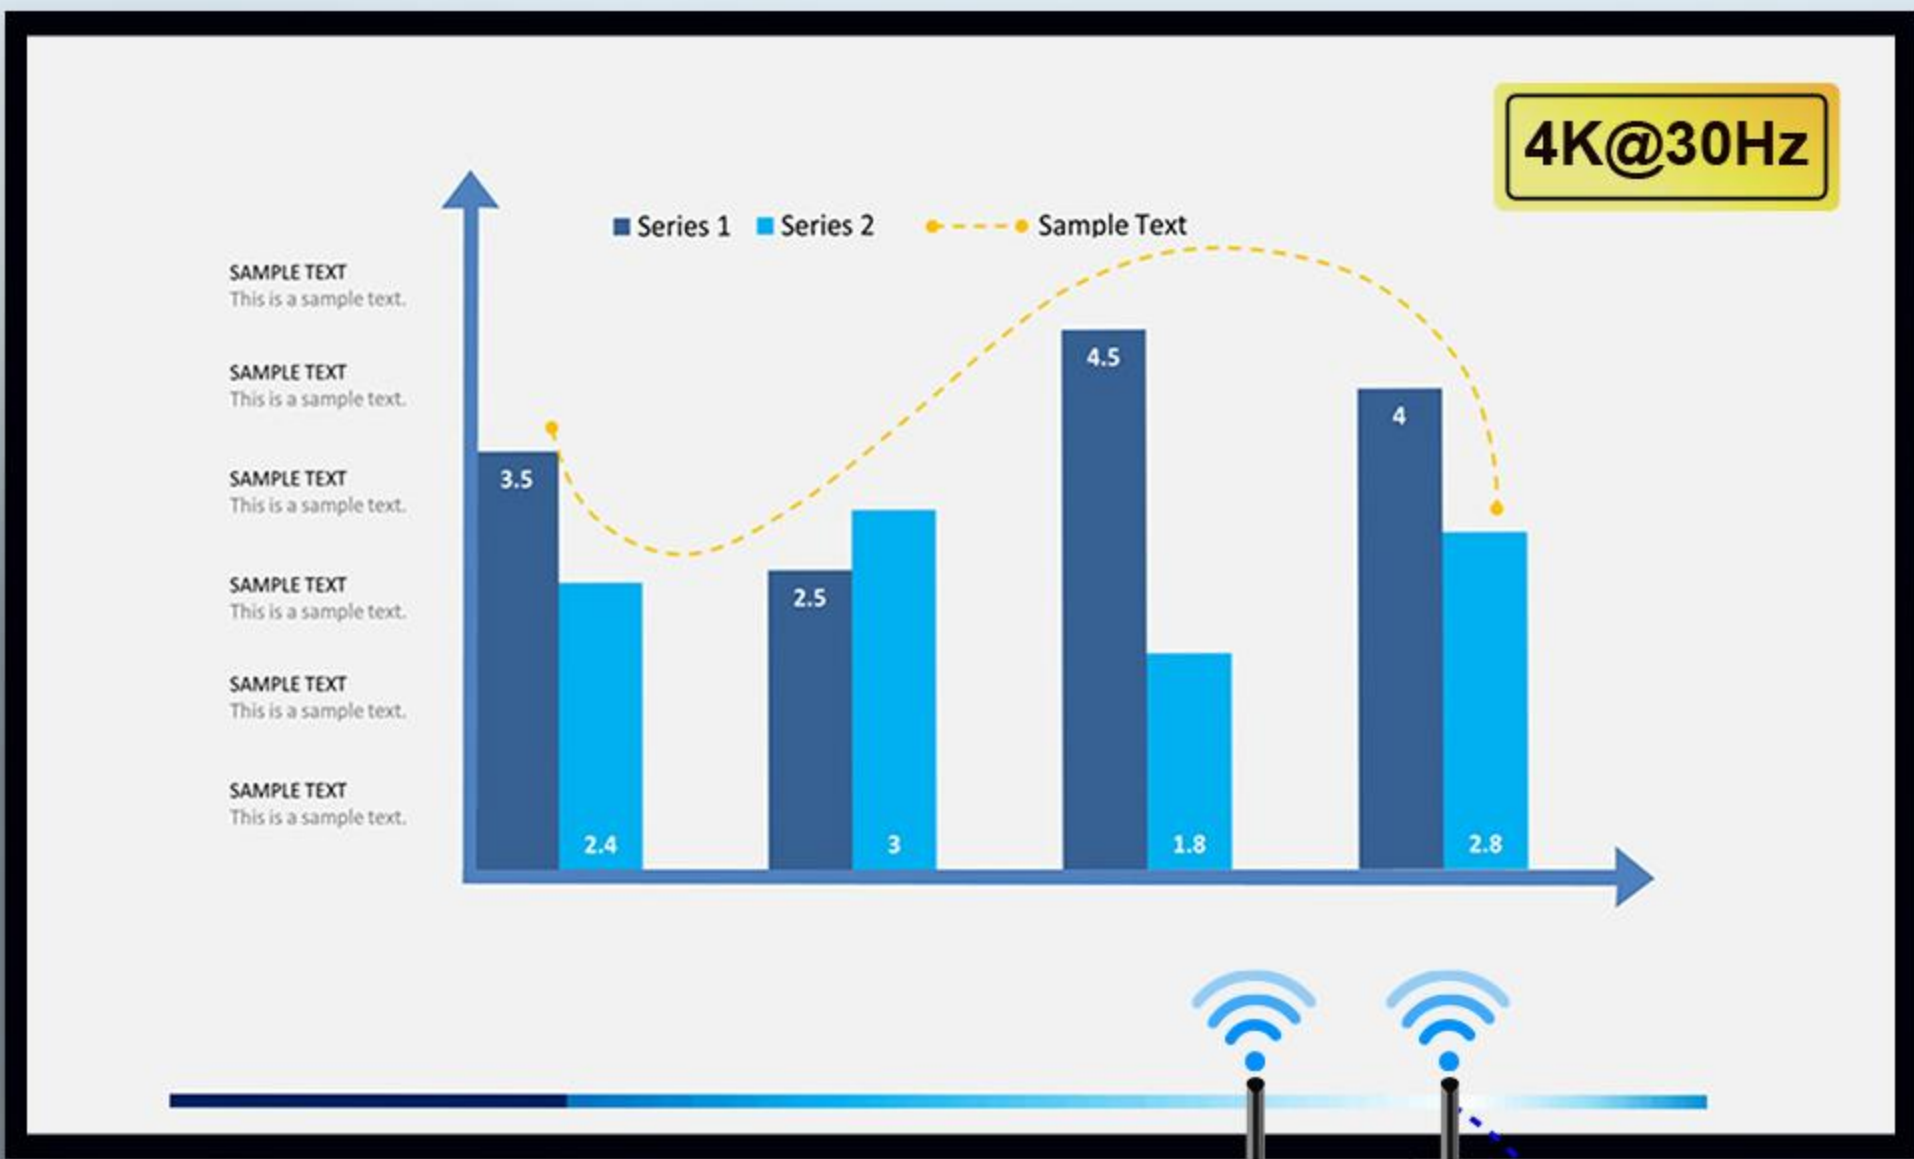

LKV677

3840x2160@30Hz

4K@30Hz Wireless HDMI Extender

ipcolor
STREAM

RX

50M

TX

TX

RX